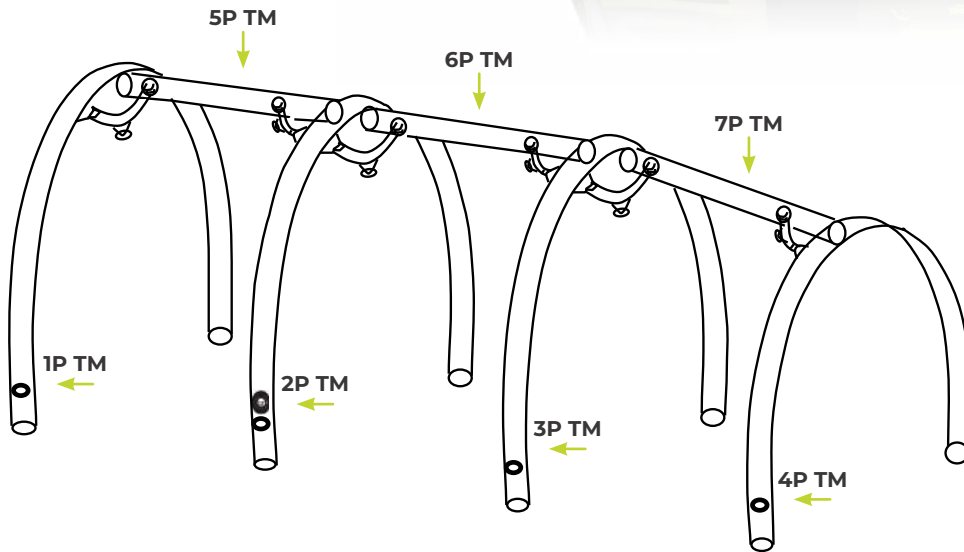

Parts & Accessories List

PRO TM^{V2}

CODE: 0160101-001

NOTE: Part 1P TM is located at the front entrance of the tent.

Part #	Description
Accessories	
0242101-000	Pro TM V2 Solid Ground Sheet
0242301-000	Pro TM V2 Roof Cover
0246503-000	Pro TM V2 Aerobase Link
0246801-000	Pro TM V2 Awning Wall Set
0246509-000	Roadiebase TM/TS Link
Spare Parts	
9246601-011	Pro TM V2 (1P TM Beam)
9246601-021	Pro TM V2 (2P TM Beam)
9246601-031	Pro TM V2 (3P TM Beam)
9246601-041	Pro TM V2 (4P TM Beam)
9246601-051	Pro TM V2 (5P TM Beam – Ridge)
9246601-061	Pro TM V2 (6P TM Beam – Ridge)
9246601-071	Pro TM V2 (7P TM Beam – Ridge)
9246601-0000A	Pro TM (Side Brow Pole)
9099927-001	Isolating Valve (Green)
9099926-001	Boston Valve (2022 Onwards) – Green
9197001-051	Evo / Pro Series 2022 Onwards (Front Webbing 1pc)
9151304-001	Canvas Tent Pump (Zempire logo)