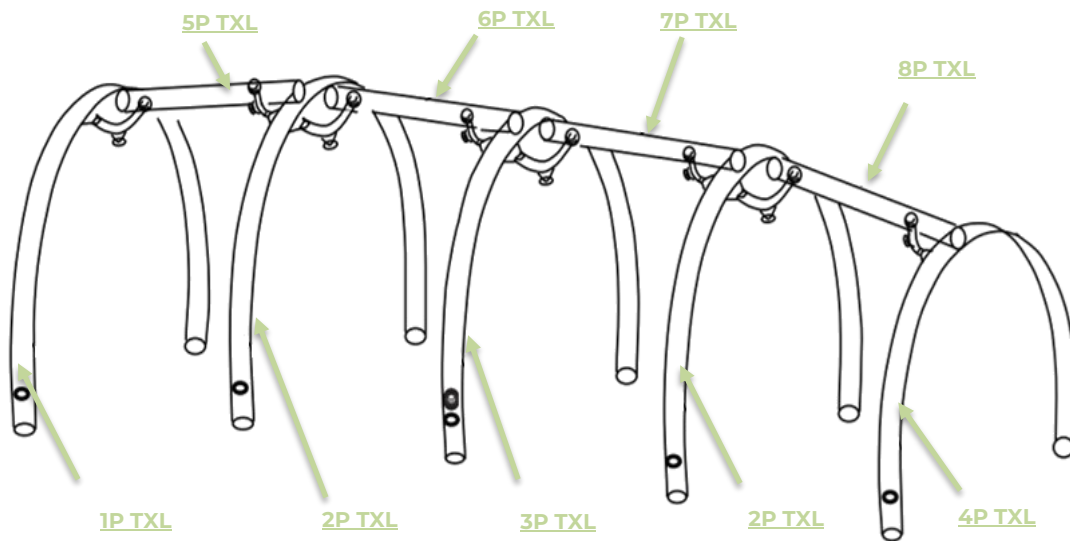

# Parts & Accessories List

## PRO TXL<sup>V2</sup>

CODE: 0176604-001

**NOTE:** Part 1P TXL is located at the front entrance of the tent.

Part #	Description
<b>Accessories</b>	
0222112-000	Pro TXL V2 Solid Ground Sheet
0222304-000	Pro TXL V2 Roof Cover
0226521-000	Pro TXL V2 Aerobase 3 Link
0226832-000	Pro TXL V2 Awning Wall Set
<b>Spare Parts</b>	
9176604-101	Pro TXL V2 ( <b>1P TXL</b> Beam)
9176604-201	Pro TXL V2 ( <b>2P TXL</b> Beam)
9176604-301	Pro TXL V2 ( <b>3P TXL</b> Beam)
9176604-401	Pro TXL V2 ( <b>4P TXL</b> Beam)
9176604-501	Pro TXL V2 ( <b>5P TXL</b> Beam - Ridge)
9176604-601	Pro TXL V2 ( <b>6P TXL</b> Beam - Ridge)
9176604-701	Pro TXL V2 ( <b>7P TXL</b> Beam - Ridge)
9176604-801	Pro TXL V2 ( <b>8P TXL</b> Beam - Ridge)
9176604-0000A	TXL Pro (Side Brow Pole)
9099923-00000	Isolating Valve (Canvas & Pro Series)
9099926-001	Boston Valve (2022 Onwards) - Green
9176604-901	Pro TXL V2 (Carry Bag Only)
9197001-051	Evo / Pro Series 2022 Onwards (Front Webbing 1pc)
0191312-00000	Pro Series Pump
9191312-100	Pro Series Pump Nozzle - (Boston Valve 1pc)
9191312-0000C	Pressure Release Valve